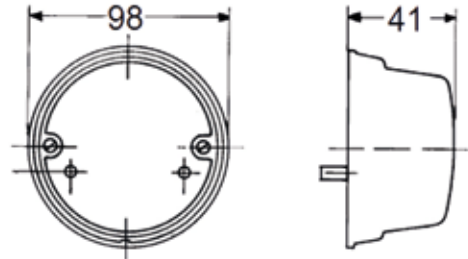

FORD 3000-5000 STOP LAMBA
FORD 3000-5000 REAR COMBINATION LIGHT

::Teknik Özellik / Technical Specification

Yön / Position	Stopplas Kod / Stopplas Code	OE Kod / OE Code
RH - LH	STP01005	C5NN13N366A
Cam / Lens	STP01005C