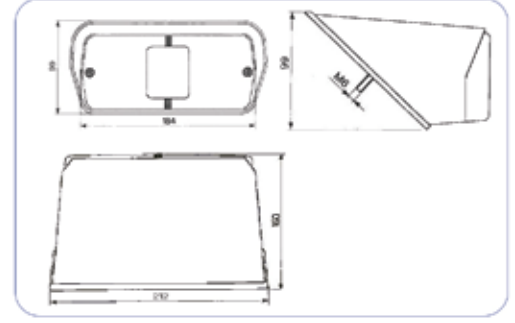

FORD 7680 STOP LAMBA
FORD 7680 REAR COMBINATION LIGHT

::Teknik Özellik / Technical Specification

Yön / Position	Stopplas Kod / Stopplas Code	OE Kod / OE Code
RH	STP01003RH	E4NN13N465AA
LH	STP01003LH	E4NN13N510AA
Cam / Lens	STP01003C	E4NN13R356AB

FORD 7680 SİNYAL LAMBA
FORD 7680 FRONT COMBINATION LIGHT