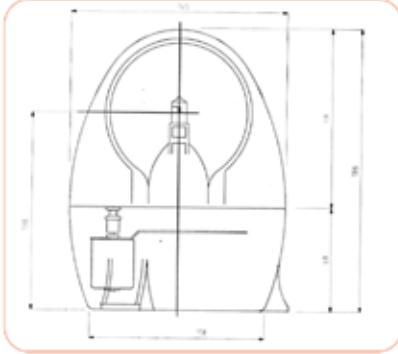

TEPE İKAZ LAMBASI
ROTATING BEACON

:::Teknik Özellik / Technical Specification

Açıklama / Description	Stopplas Kod / Stopplas Code	OE Kod / OE Code
12V	STP09090	
24V	STP09091	
LED 12V - 24V	STP09090L	
Cam - Lens	STP09090C	

TEPE İKAZ LAMBASI
ROTATING BEACON

:::Teknik Özellik / Technical Specification

Açıklama / Description	Stopplas Kod / Stopplas Code	OE Kod / OE Code
12V	STP09096	0015038U91
24V	STP09095	0015038U91
LED 12V - 24V	STP09096L	
Cam - Lens	STP09096C	

TEPE İKAZ LAMBASI
ROTATING BEACON

:::Teknik Özellik / Technical Specification

Açıklama / Description	Stopplas Kod / Stopplas Code	OE Kod / OE Code
12V	STP09096T	0015037U91
24V	STP09095T	0015037U91
LED 12V - 24V	STP09096TL	
Cam - Lens	STP09096TC