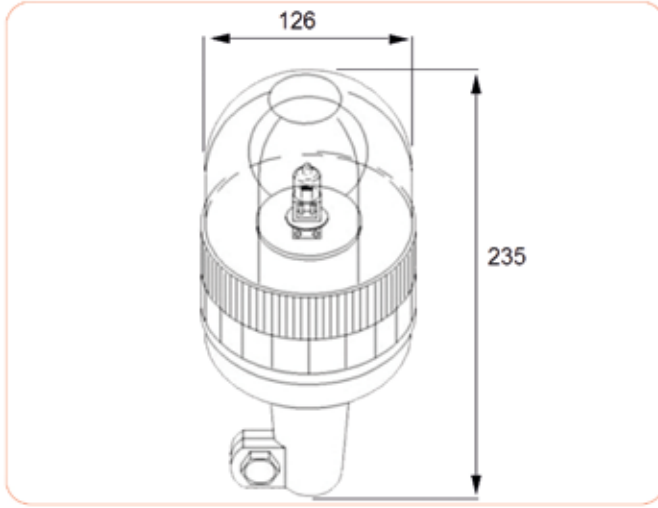

TEPE İKAZ LAMBASI BORU TİPİ
ROTATING BEACON PIPE TYPE

::Teknik Özellik / Technical Specification

Açıklama / Description	Stopplas Kod / Stopplas Code	OE Kod / OE Code
12V	STP09055	
24V	STP09056	
LED 12V - 24V	STP09055L	
Elastik 12V - Elastic 12V	STP09055E	
Elastik 24V - Elastic 24V	STP09056E	
Elastik LED - Elastic LED	STP09055EL	
Cam - Lens	STP09055C