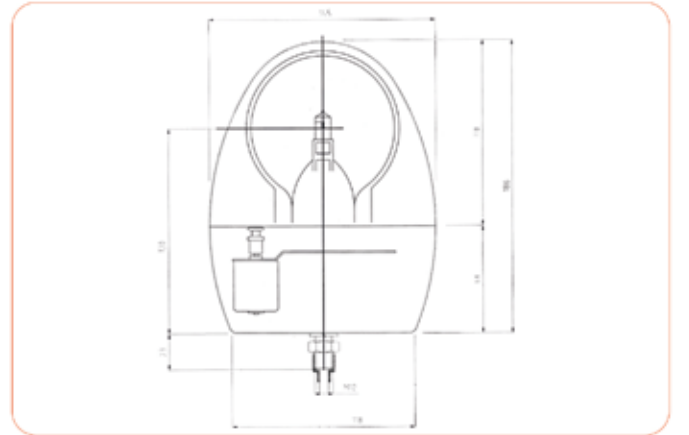

TEPE İKAZ LAMBASI
ROTATING BEACON

:::Teknik Özellik / Technical Specification

Açıklama / Description	Stopplas Kod / Stopplas Code	OE Kod / OE Code
12V	STP09096T	0015037U91
24V	STP09095T	0015037U91
LED 12V - 24V	STP09096TL	
Cam - Lens	STP09096TC