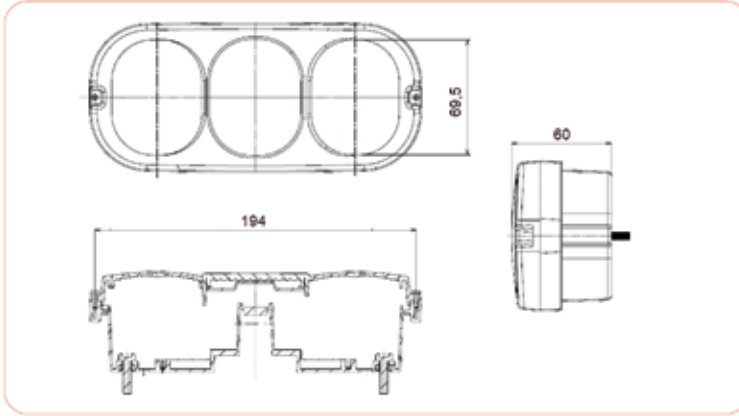

İŞ MAKİNASI STOP LAMBA LED BACKHOE LOADER REAR COMBINATION LIGHT LED

::Teknik Özellik / Technical Specification

Yön / Position	Stopplas Kod / Stopplas Code	OE Kod / OE Code
RH - LH	STP30010L	700/50018