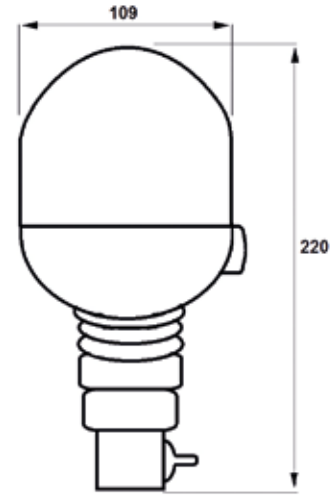

TEPE İKAZ LAMBASI
ROTATING BEACON

::Teknik Özellik / Technical Specification

Açıklama / Description	Stopplas Kod / Stopplas Code	OE Kod / OE Code
12V	STP01032	MCXFA1572
Cam - Lens	STP01032C