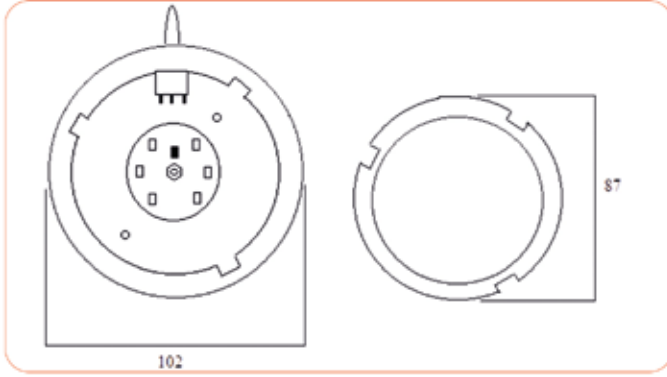

KABİN SİNYAL LAMBASI
CABIN FRONT COMBINATION LIGHT

::Teknik Özellik / Technical Specification

Yön / Position	Stopplas Kod / Stopplas Code	OE Kod / OE Code
RH - LH	STP09028	3701680M91
Cam / Lens	STP09028C	3701677M91

KABİN TAVAN LAMBASI
CABIN INDOOR LIGHT

::Teknik Özellik / Technical Specification

Açıklama / Description	Stopplas Kod / Stopplas Code	OE Kod / OE Code
Ampullü / With Bulb	STP08010	
LED	STP08010L	7254551