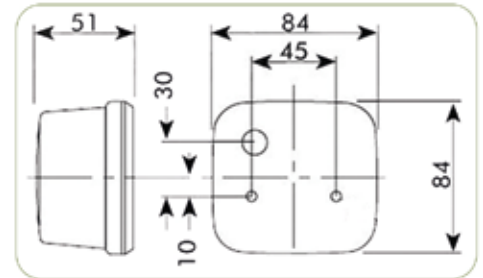

JOHN DEERE SİNYAL LAMBA
JOHN DEERE FRONT COMBINATION LIGHT

::Teknik Özellik / Technical Specification

Yön / Position	Stopplas Kod / Stopplas Code	OE Kod / OE Code
RH-LH	STP01057	AL58739
Cam Lens	STP01057C