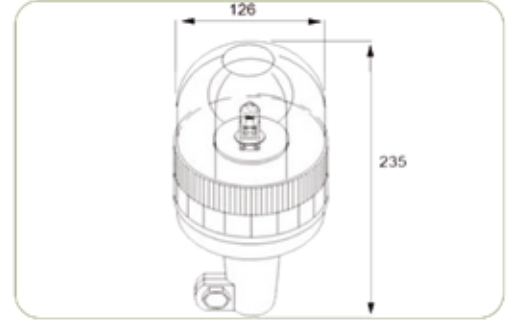

JOHN DEERE TEPE İKAZ LAMBASI
JOHN DEERE ROTATING BEACON