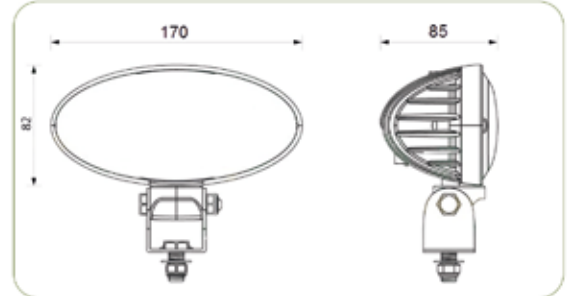

JHON DEERE ÇALIŞMA FARI LED JHON DEERE WORK LIGHT LED