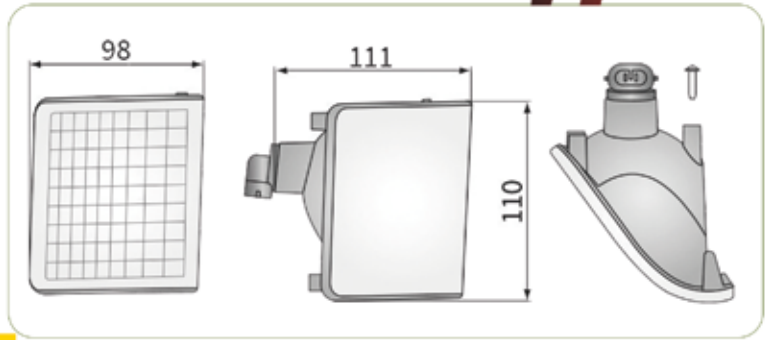

JOHN DEERE 30 SERİSİ ÇALIŞMA FARI
JOHN DEERE 30 SERIES WORK LIGHT