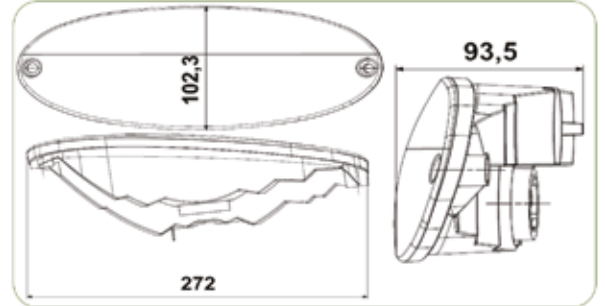

JOHN DEERE R SERİSİ STOP LAMBA
JOHN DEERE R SERIES REAR COMBINATION LIGHT