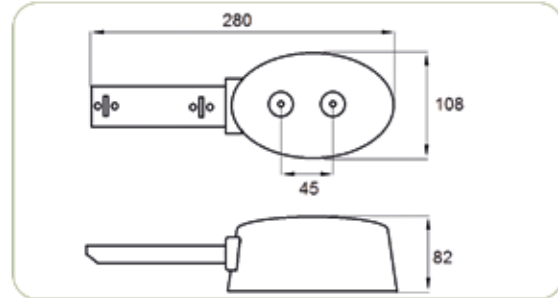

::Teknik Özellik / Technical Specification

Yön / Position	Stopplas Kod / Stopplas Code	OE Kod / OE Code
RH - LH	STP01070	RE573609