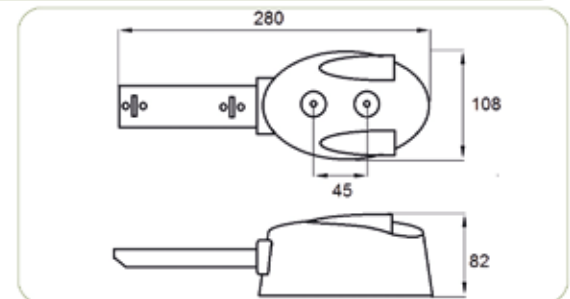

JHON DEERE SİNYAL LAMBA (LED YUVALI) JHON DEERE FRONT COMBINATION LIGHT BRACKET (WITH LED PLACE)

::Teknik Özellik / Technical Specification

Yön / Position	Stopplas Kod / Stopplas Code	OE Kod / OE Code
RH - LH	STP0141BL	L223459