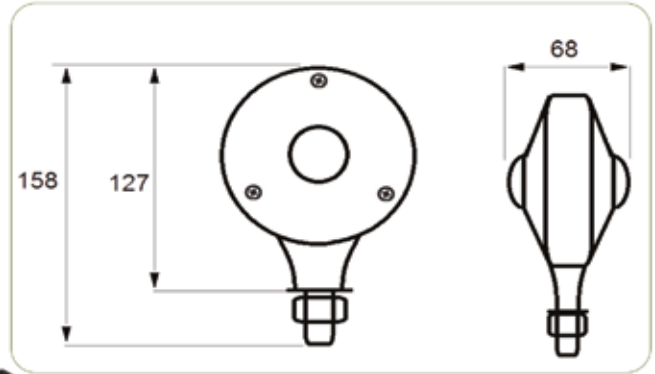

JOHN DEERE UYARI LAMBASI JOHN DEERE WARNING LIGHT

::Teknik Özellik / Technical Specification

Yön / Position	Stopplas Kod / Stopplas Code	OE Kod / OE Code
RH - LH	STP01083	AN240645
Cam Lens	STP01083C	

JOHN DEERE ÖN FAR JOHN DEERE HEADLAMP