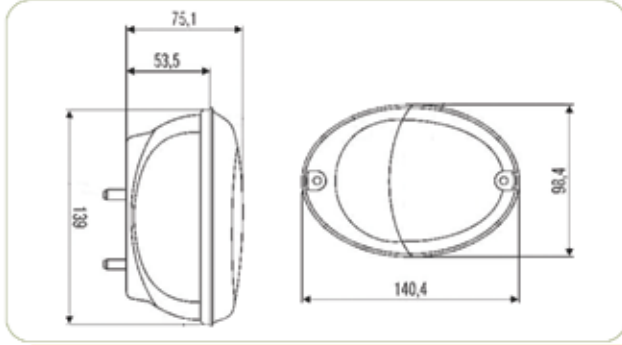

JOHN DEERE SİNYAL LAMBA JHON DEERE FRONT CABINATION LIGHT

::Teknik Özellik / Technical Specification

Yön / Position	Stopplas Kod / Stopplas Code	OE Kod / OE Code
RH - LH	STP01041RH	AL171053
RH - LH	STP01041LH	AL171029
Cam - Lens	STP01041C