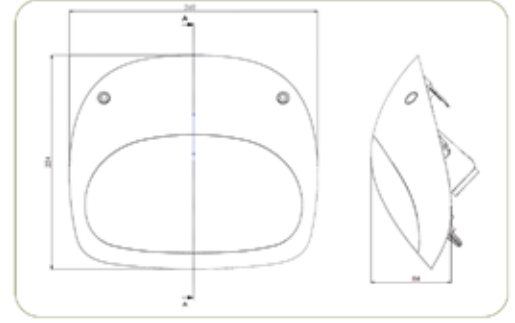

JOHN DEERE 5000 SERİSİ STOP LAMBA
JOHN DEERE 5000 SERIES REAR COMBINATION LIGHT

::Teknik Özellik / Technical Specification

Yön / Position	Stopplas Kod / Stopplas Code	OE Kod / OE Code
RH - LH	STP01061	AL210180

JOHN DEERE 5000 SERİSİ STOP LAMBA TESİSATI
JOHN DEERE 5000 SERIES REAR LIGHT CABLE SET