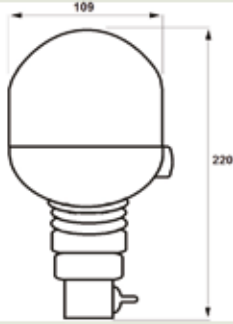

::Teknik Özellik / Technical Specification

Yön / Position	Stopplas Kod / Stopplas Code	OE Kod / OE Code
RH - LH	STP09055	AZ101891
Cam Lens	STP09055C	

JOHN DEERE TEPE İKAZ LAMBASI
JOHN DEERE ROTATING BEACON

::Teknik Özellik / Technical Specification

Yön / Position	Stopplas Kod / Stopplas Code	OE Kod / OE Code
RH - LH	STP01032	MCXFA1572
Cam Lens	STP01032C