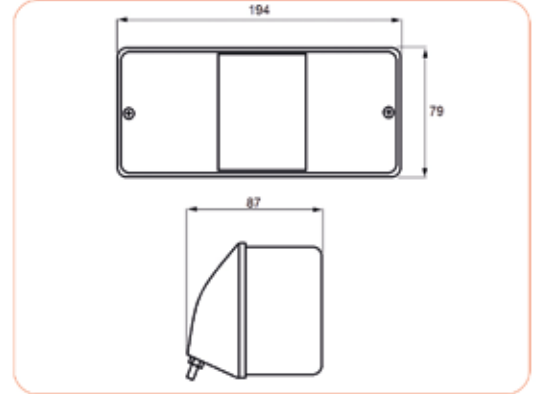

::Teknik Özellik / Technical Specification

Açıklama / Description	Stopplas Kod / Stopplas Code	OE Kod / OE Code
Lamba / Light	STP02059G	
Cam / Lens	STP02059GC	
Lamba / Light	STP02059	18748U91
Cam / Lens	STP02059C	

MF 240 STOP LAMBA
MF 240 REAR COMBINATION LIGHT