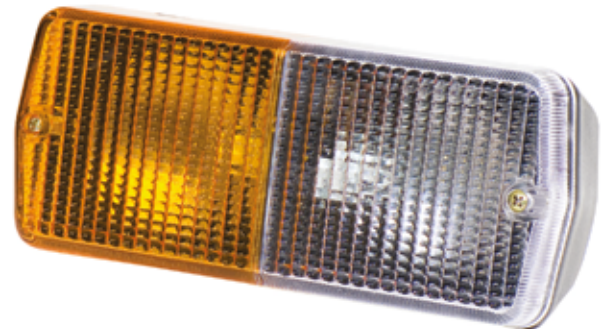

MF STOP LAMBA
MF REAR COMBINATION LIGHT

::Teknik Özellik / Technical Specification

Yön / Position	Stopplas Kod / Stopplas Code	OE Kod / OE Code
RH - LH	STP02006	1678991M91
Cam / Lens	STP02006C