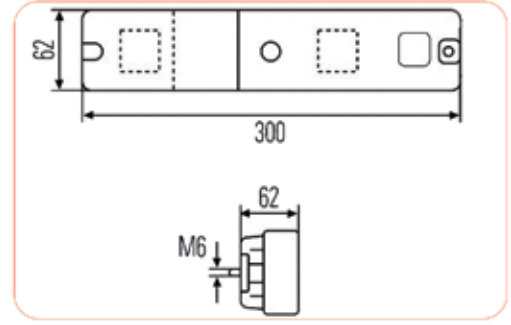

MF 398 STOP LAMBA

MF 398 REAR COMBINATION LIGHT