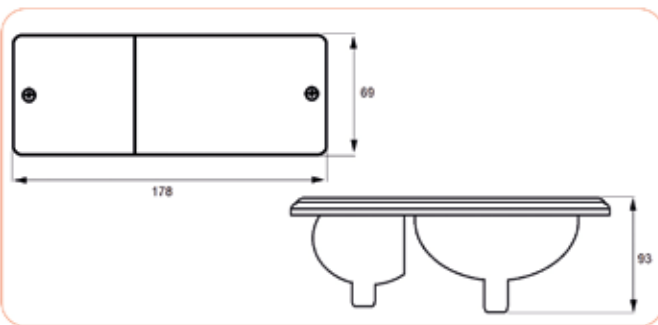

::Teknik Özellik / Technical Specification

Yön / Position	Stopplas Kod / Stopplas Code	OE Kod / OE Code
Sağ / Right	STP02003RH	1678990
Sol / Left	STP02003LH	1678991
Cam / Lens	STP02003C	1678869A