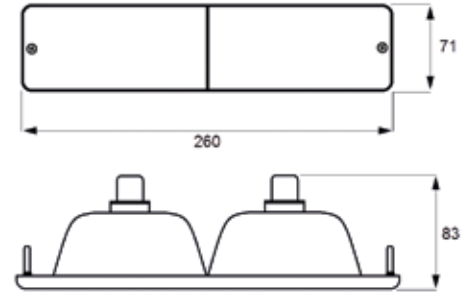

MF SİNYAL LAMBA
MF FRONT COMBINATION LIGHT