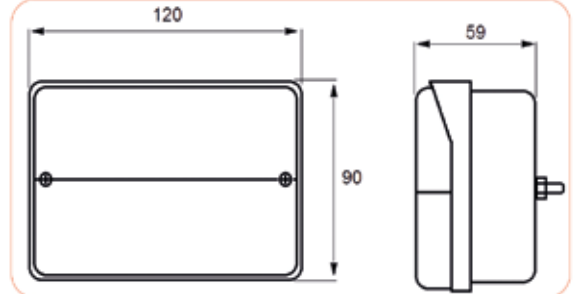

MF 275 SİNYAL LAMBA
MF 275 FRONT COMBINATION LIGHT