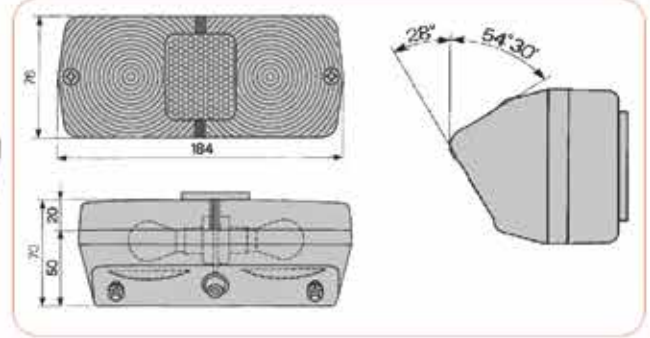

MF STOP LAMBA
MF REAR COMBINATION LIGHT

::Teknik Özellik / Technical Specification

Yön / Position	Stopplas Kod / Stopplas Code	OE Kod / OE Code
Sağ / Right	STP02004RH	1674074M91
Sol / Left	STP02004LH	1674073M91
Cam / Lens	STP02004C