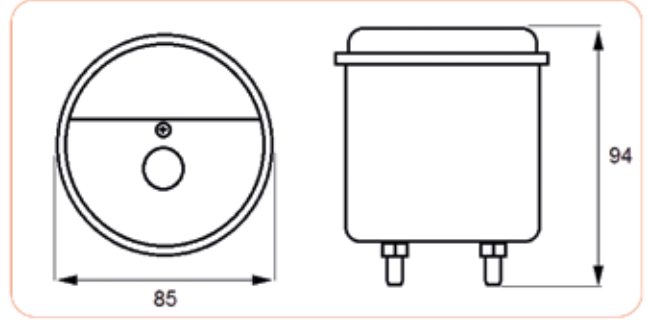

MF 135 STOP LAMBA
MF 135 REAR COMBINATION LIGHT