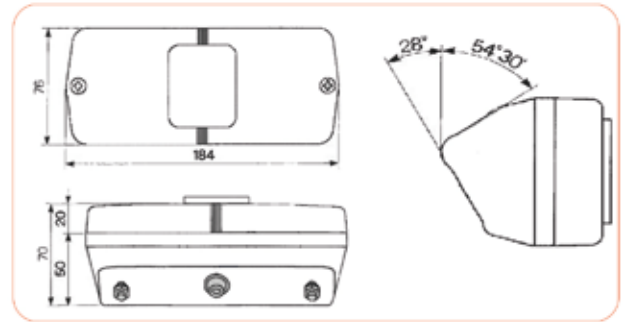

MF STOP LAMBA

MF REAR COMBINATION LIGHT