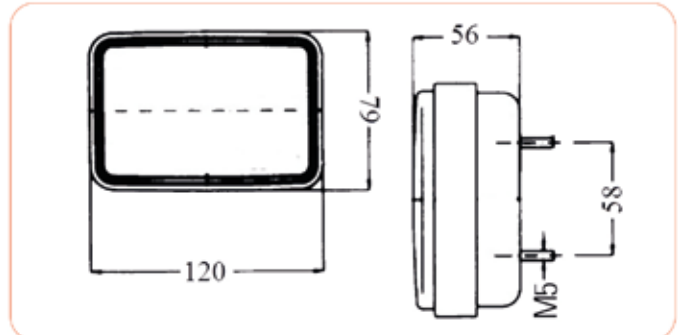

MF 398 STOP LAMBA

MF 398 REAR COMBINATION LIGHT

::Teknik Özellik / Technical Specification

Yön / Position	Stopplas Kod / Stopplas Code	OE Kod / OE Code
RH - LH	STP02060	3649003M91
Cam / Lens	STP02060C	22702394020