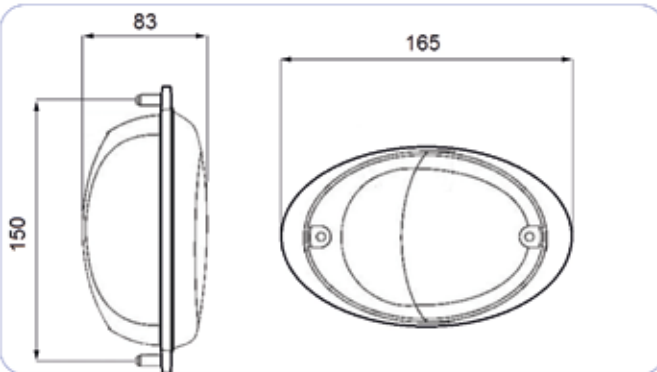

NEW HOLLAND TD SERİSİ SİNYAL LAMBA
NEW HOLLAND TD SERIES FRONT COMBINATION LIGHT

::Teknik Özellik / Technical Specification

Yön / Position	Stopplas Kod / Stopplas Code	OE Kod / OE Code
RH - LH	STP00072	5098225
Cam / Lens	STP00072C