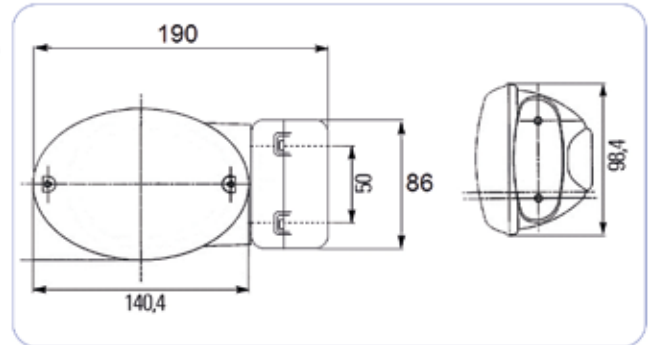

NEW HOLLAND TD SERİSİ SİNYAL LAMBA LED NEW HOLLAND TD SERIES FRONT COMBINATION LIGHT LED

::Teknik Özellik / Technical Specification

Yön / Position	Stopplas Kod / Stopplas Code	OE Kod / OE Code
RH - LH	STP00033L	5099643