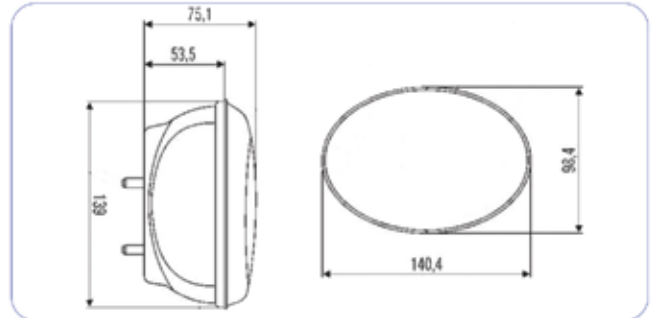

NEW HOLLAND TD SERİSİ STOP LAMBA LED
NEW HOLLAND TD SERIES REAR COMBINATION LIGHT LED