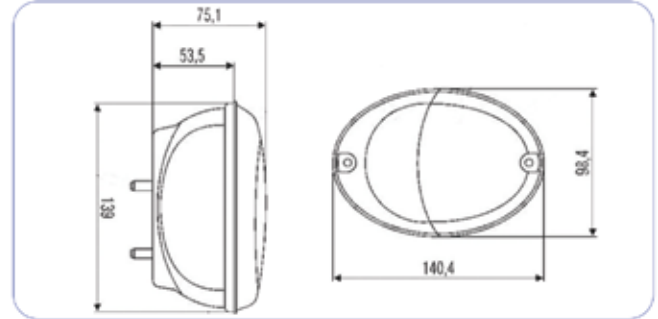

NEW HOLLAND TD SERİSİ STOP LAMBA LED
NEW HOLLAND TD SERIES REAR COMBINATION LIGHT LED

:::Teknik Özellik / Technical Specification

Yön / Position	Stopplas Kod / Stopplas Code	OE Kod / OE Code
RH - LH	STP00077L