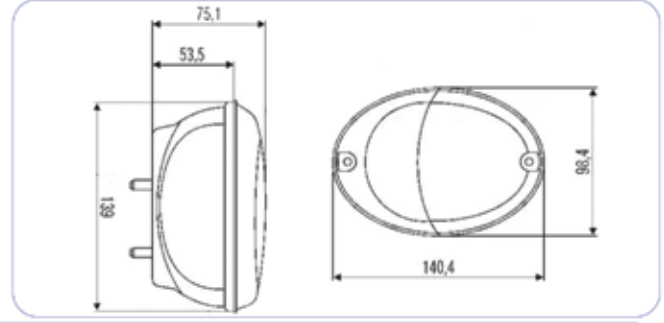

NEW HOLLAND TD SERİSİ SİNYAL LAMBA

NEW HOLLAND TD SERIES FRONT COMBINATION LIGHT

:::Teknik Özellik / Technical Specification

Yön / Position	Stopplas Kod / Stopplas Code	OE Kod / OE Code
RH - LH	STP00071	84262863
Cam / Lens	STP00071C	

NEW HOLLAND TD SERİSİ STOP LAMBA

NEW HOLLAND TD SERIES REAR COMBINATION LIGHT