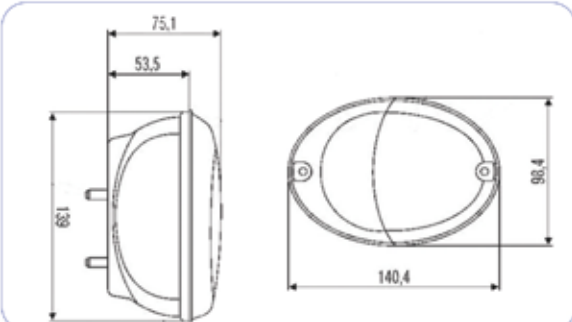

NEW HOLLAND TD SERİSİ SİNYAL LAMBA LED
NEW HOLLAND TD SERIES FRONT COMBINATION LIGHT LED

:::Teknik Özellik / Technical Specification

Yön / Position	Stopplas Kod / Stopplas Code	OE Kod / OE Code
Boş / Frame	STP00078L