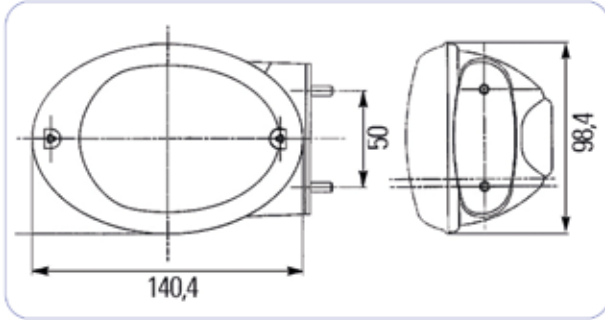

:::Teknik Özellik / Technical Specification

Yön / Position	Stopplas Kod / Stopplas Code	OE Kod / OE Code
RH - LH	STP00074	
Cam / Lens	STP00074C