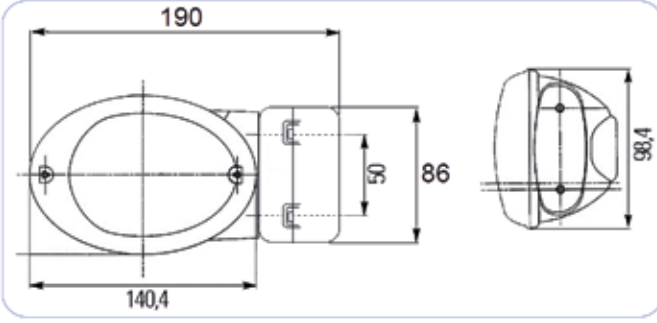

NEW HOLLAND TD SERİSİ SİNYAL LAMBA
NEW HOLLAND TD SERIES FRONT COMBINATION LIGHT

::Teknik Özellik / Technical Specification

Yön / Position	Stopplas Kod / Stopplas Code	OE Kod / OE Code
RH - LH	STP00033	5099643
Tesisatlı / With Cable	STP00033S	87725693
Cam / Lens	STP00033C