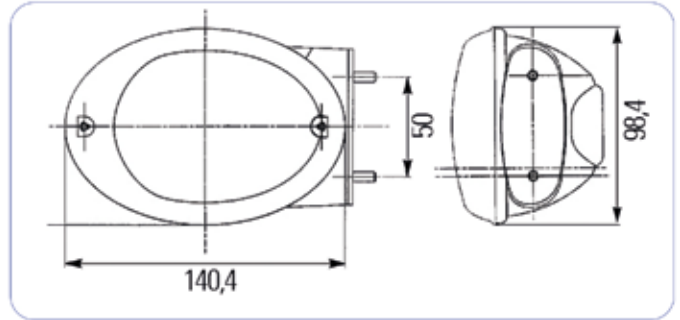

NEW HOLLAND TD SERİSİ SİNYAL LAMBA

NEW HOLLAND TD SERIES FRONT COMBINATION LIGHT

:::Teknik Özellik / Technical Specification

Yön / Position	Stopplas Kod / Stopplas Code	OE Kod / OE Code
RH - LH	STP00075	
Cam / Lens	STP00075C	

NEW HOLLAND TD SERİSİ STOP LAMBA

NEW HOLLAND TD SERIES REAR COMBINATION LIGHT