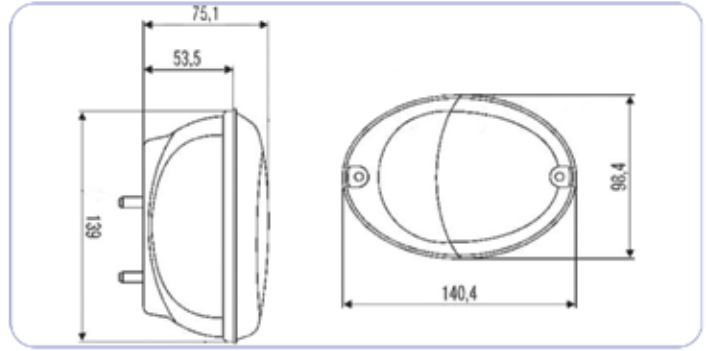

NEW HOLLAND TD SERİSİ STOP LAMBA
NEW HOLLAND TD SERIES REAR COMBINATION LIGHT