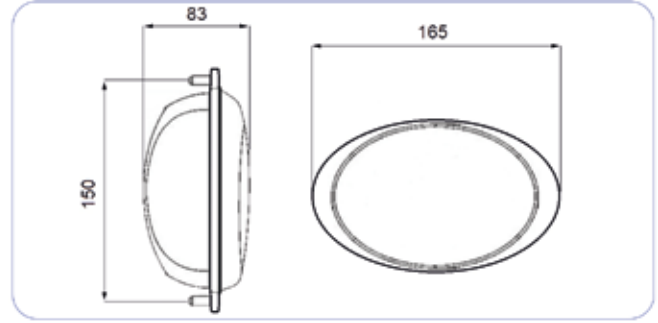

NEW HOLLAND TD SERİSİ STOP LAMBA LED
NEW HOLLAND TD SERIES REAR COMBINATION LIGHT LED

:::Teknik Özellik / Technical Specification

Yön / Position	Stopplas Kod / Stopplas Code	OE Kod / OE Code
RH - LH	STP00036L	5098224