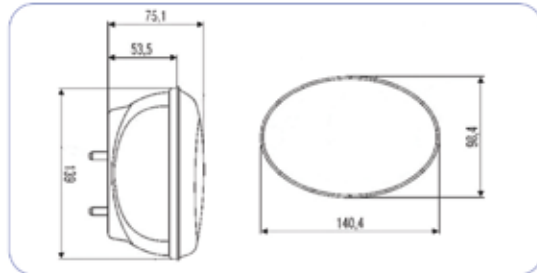

::Teknik Özellik / Technical Specification

Yön / Position	Stopplas Kod / Stopplas Code	OE Kod / OE Code
RH - LH	STP00035L	47403613