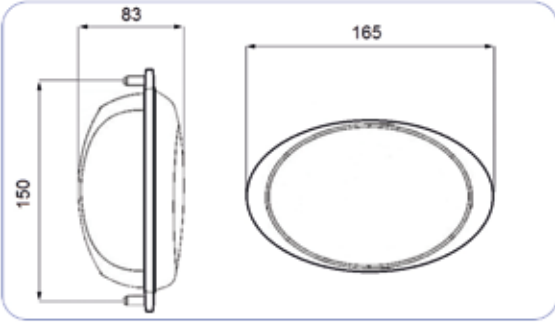

NEW HOLLAND TD SERİSİ SİNYAL LAMBA LED
NEW HOLLAND TD SERIES FRONT COMBINATION LIGHT LED

:::Teknik Özellik / Technical Specification

Yön / Position	Stopplas Kod / Stopplas Code	OE Kod / OE Code
Boş / Frame	STP00072L	5098225