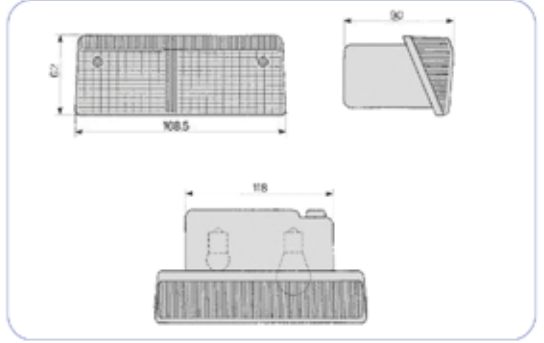

FIAT 55-46 SİNYAL LAMBA

FIAT 55-46 FRONT COMBINATION LIGHT