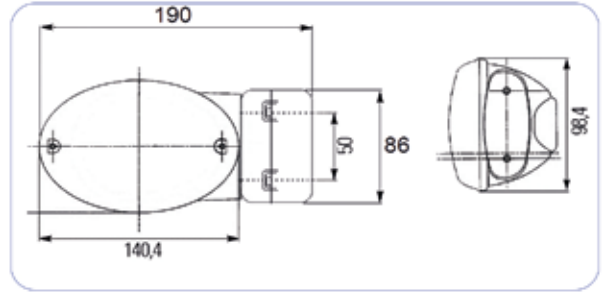

STOP LAMBA / BRAKE LIGHT

::Teknik Özellik / Technical Specification

Yön / Position	Stopplas Kod / Stopplas Code	OE Kod / OE Code
RH - LH	STP00086	
Cam / Lens	STP00086C