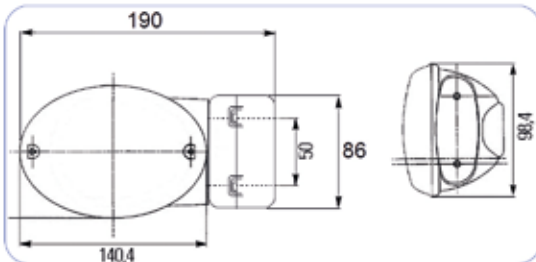

:::Teknik Özellik / Technical Specification

Yön / Position	Stopplas Kod / Stopplas Code	OE Kod / OE Code
RH - LH	STP00076	
Cam / Lens	STP00076C