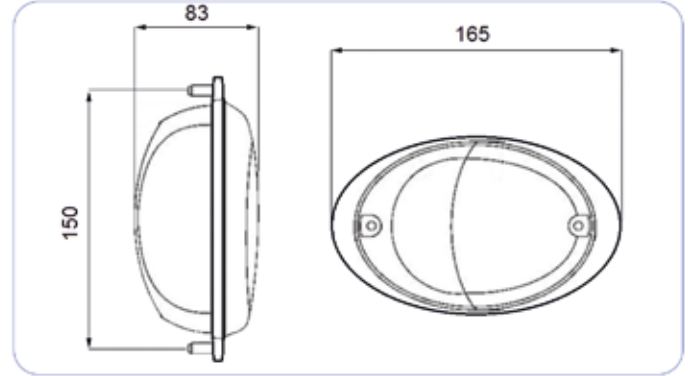

NEW HOLLAND TD SERİSİ STOP LAMBA
NEW HOLLAND TD SERIES REAR COMBINATION LIGHT

::Teknik Özellik / Technical Specification

Yön / Position	Stopplas Kod / Stopplas Code	OE Kod / OE Code
RH - LH	STP00036	5098224
Cam / Lens	STP00036C