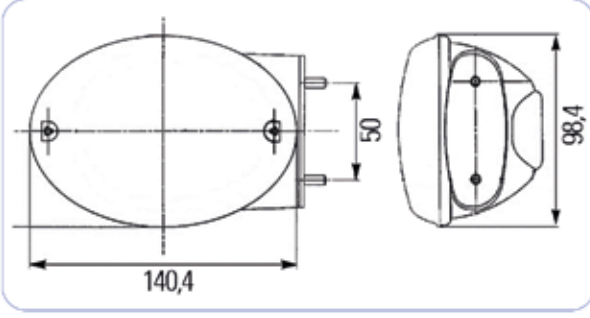

NEW HOLLAND TD SERİSİ STOP LAMBA LED NEW HOLLAND TD SERIES REAR COMBINATION LIGHT LED

::Teknik Özellik / Technical Specification

Yön / Position	Stopplas Kod / Stopplas Code	OE Kod / OE Code
RH - LH	STP00074L