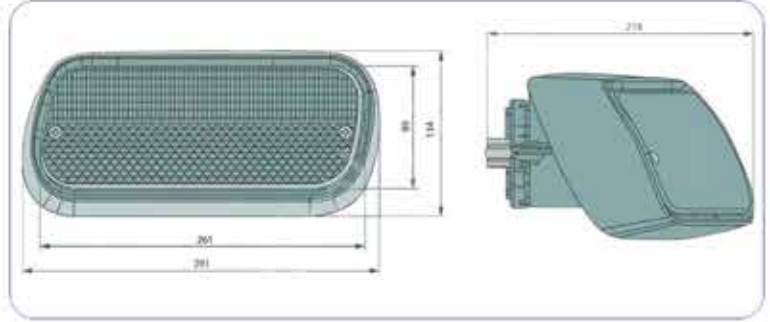

NEW HOLLAND STOP LAMBA NEW HOLLAND REAR COMBINATION LIGHT