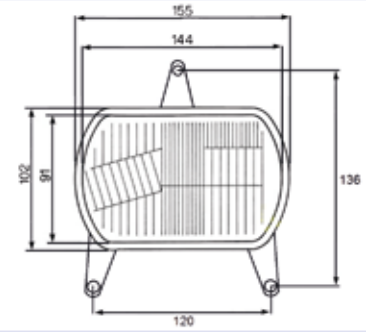

NEW HOLLAND TD SERİSİ FAR NEW HOLLAND TD SERIES HEADLAMP