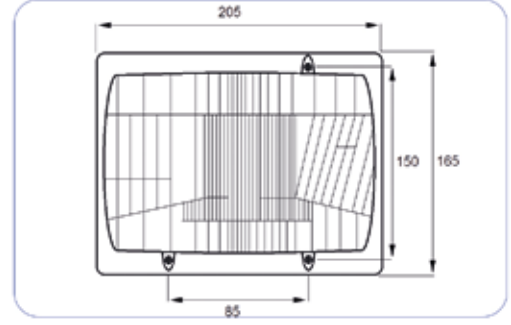

FIAT 55-46 ÖN FAR / FIAT 55-46 HEADLAMP