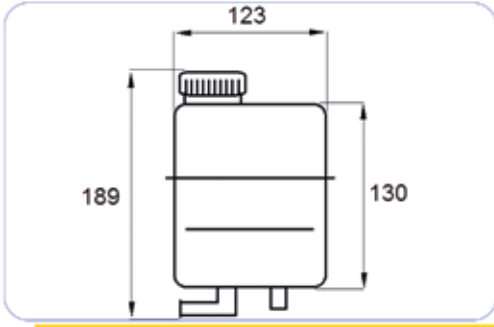

FIAT 80-66 HİDROLİK YAĞ DEPOSU
FIAT 80-66 HYDROLYC OIL TANK

::Teknik Özellik / Technical Specification

Yön / Position	Stopplas Kod / Stopplas Code	OE Kod / OE Code
Depo / Tank	STP00070	5087811
Kapak / Cap	STP00070K	5106842