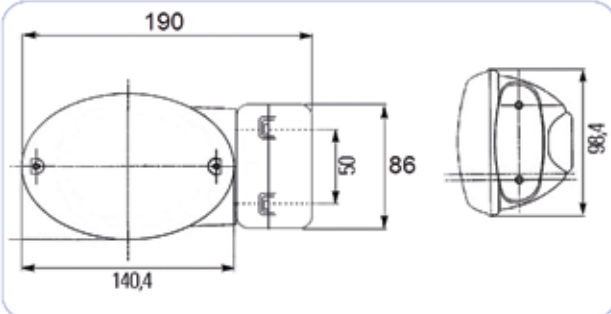

NEW HOLLAND TD SERİSİ STOP LAMBA LED NEW HOLLAND TD SERIES REAR COMBINATION LIGHT LED

::Teknik Özellik / Technical Specification

Yön / Position	Stopplas Kod / Stopplas Code	OE Kod / OE Code
RH - LH	STP00076L