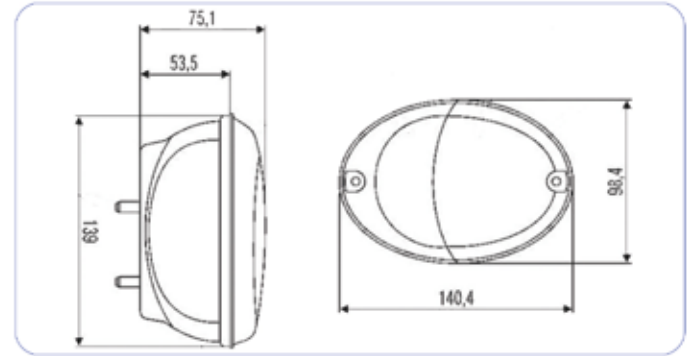

SİNYAL LAMBA / SIGNAL LIGHT

::Teknik Özellik / Technical Specification

Yön / Position	Stopplas Kod / Stopplas Code	OE Kod / OE Code
RH - LH	STP00091	
Cam / Lens	STP00091C	

**NEW HOLLAND TDS MODEL SİNYAL LAMBA
NEW HOLLAND TDS SERIES FRONT COMBINATION LIGHT**

::Teknik Özellik / Technical Specification

Yön / Position	Stopplas Kod / Stopplas Code	OE Kod / OE Code
RH	STP00034RH	5089580
LH	STP00034LH	5089579
Cam / Lens	STP00034C