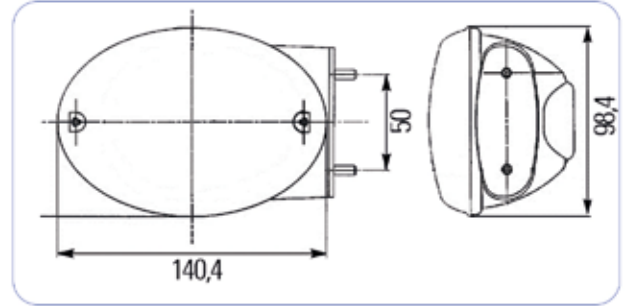

NEW HOLLAND STOP LAMBA NEW HOLLAND REAR COMBINATION LIGHT

::Teknik Özellik / Technical Specification

Yön / Position	Stopplas Kod / Stopplas Code	OE Kod / OE Code
RH - LH	STP00075L