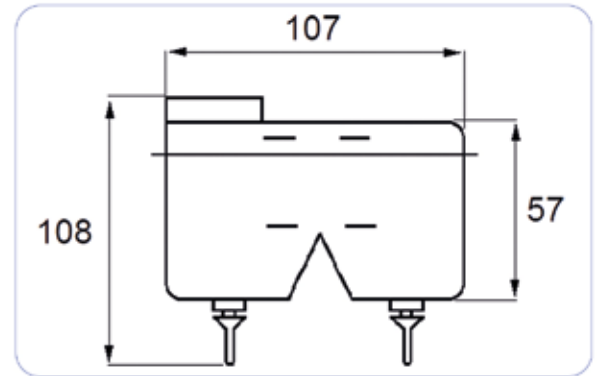

NEW HOLLAND FREN YAĞ DEPOSU
NEW HOLLAND BRAKE OIL TANK

::Teknik Özellik / Technical Specification

Yön / Position	Stopplas Kod / Stopplas Code	OE Kod / OE Code
Depo / Tank	STP00067	5141671

FIAT 55-46 ÇAMURLUK
FIAT 55-46 MUDGUARD