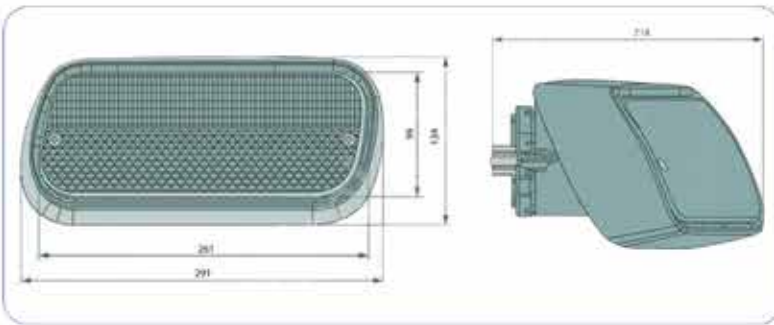

::Teknik Özellik / Technical Specification

Yön / Position	Stopplas Kod / Stopplas Code	OE Kod / OE Code
Sağ Lamba / Right Light	STP00063RH	87536434
Sol Lamba / Left Right	STP00063LH	87536435
Sağ Cam / Right Lens	STP00063CRH	87357816
Sol Cam / Left Lens	STP00063CLH	87357815