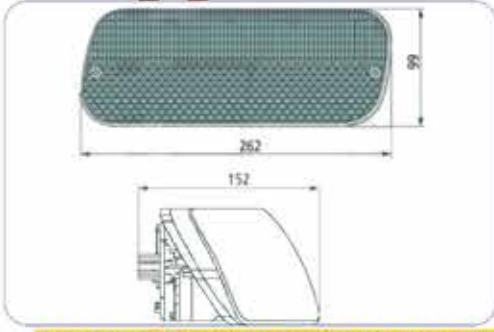

NEW HOLLAND STOP LAMBA NEW HOLLAND REAR COMBINATION LIGHT

::Teknik Özellik / Technical Specification

Yön / Position	Stopplas Kod / Stopplas Code	OE Kod / OE Code
Sağ Lamba / Right Light	STP00081RH	87747246
Sol Lamba / Left Right	STP00081LH	87747247
Sağ Cam / Right Lens	STP00081CRH	87304535
Sol Cam / Left Lens	STP00081CLH	87304536