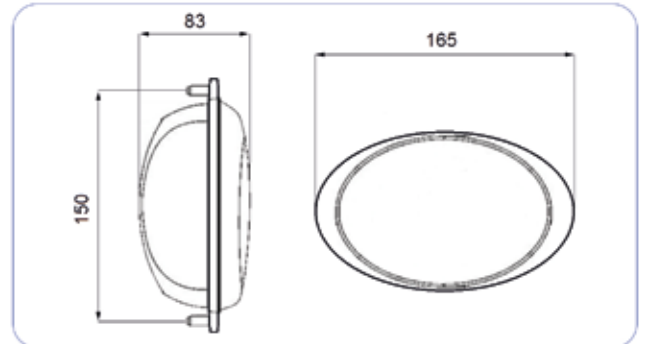

STOP LAMBA / BRAKE LIGHT

::Teknik Özellik / Technical Specification

Yön / Position	Stopplas Kod / Stopplas Code	OE Kod / OE Code
RH - LH	STP00088	
Cam / Lens	STP00088C