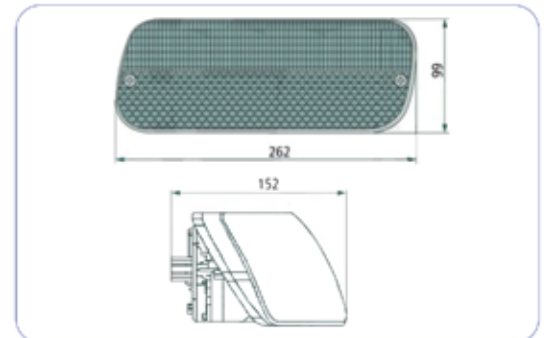

NEW HOLLAND STOP LAMBA
NEW HOLLAND REAR COMBINATION LIGHT

::Teknik Özellik / Technical Specification

Yön / Position	Stopplas Kod / Stopplas Code	OE Kod / OE Code
Sağ Lamba / Right Light	STP00080RH	82026300
Sol Lamba / Left Right	STP00080LH	82026301
Sağ Cam / Right Lens	STP00080CRH	87357816
Sol Cam / Left Lens	STP00080CLH	87357815