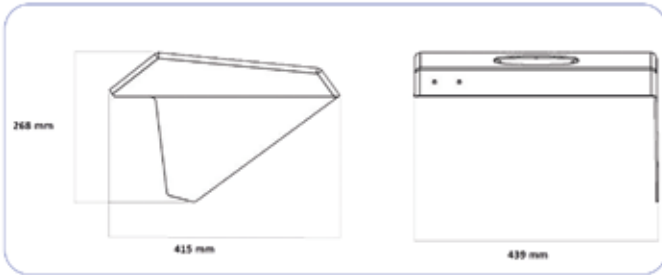

::Teknik Özellik / Technical Specification

Açıklama	Yön / Position	Stopplas Kod / Stopplas Code	OE Kod / OE Code
Boş / Empty	RH	STP00060RH	5088871
Boş / Empty	LH	STP00060LH	5088870
Armalı / With Emblem	RH	STP00060ARHM	5110228
Armalı / With Emblem	LH	STP00060ALHM	5110227