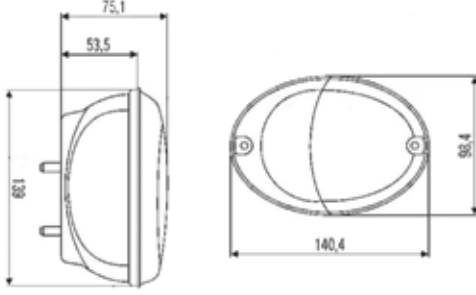

STOP LAMBA / BRAKE LIGHT

::Teknik Özellik / Technical Specification

Yön / Position	Stopplas Kod / Stopplas Code	OE Kod / OE Code
RH - LH	STP00082	
Cam / Lens	STP00082C