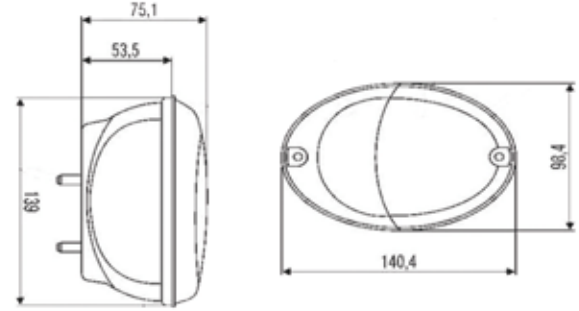

SİNYAL LAMBA / SIGNAL LIGHT

::Teknik Özellik / Technical Specification

Yön / Position	Stopplas Kod / Stopplas Code	OE Kod / OE Code
RH - LH	STP00083	
Cam / Lens	STP00083C	

STOP LAMBA / BRAKE LIGHT